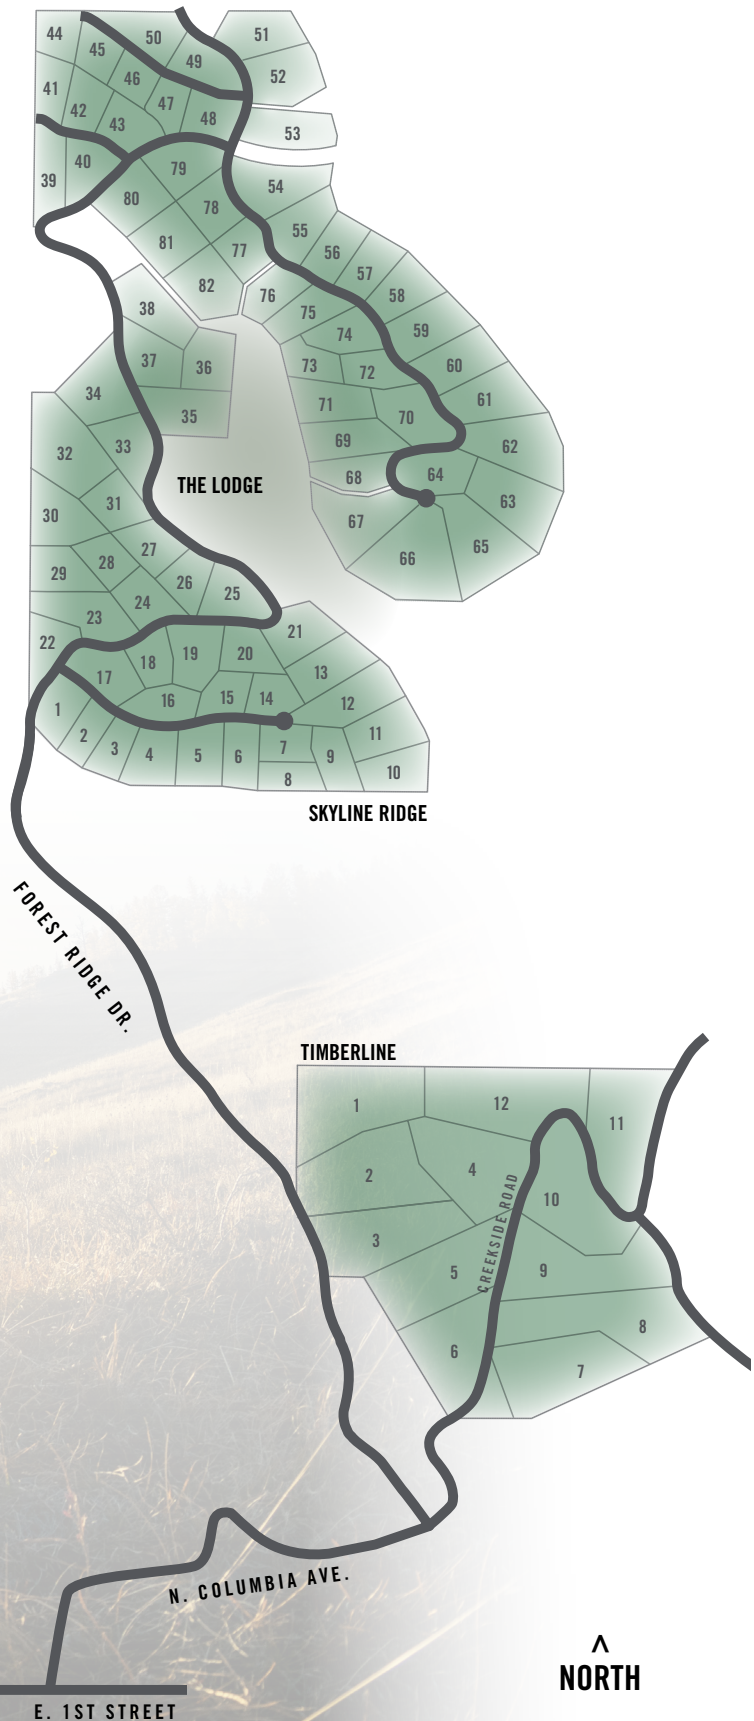

TRAILSIDE GROUP

OPEN

Monday - Sunday
by Appointment

Driving Directions

SKYLINE RIDGE – FROM SEATTLE AREA

- From I-90 Eastbound take Exit 84 (Cle Elum)
- Head EAST on 1st Street
- LEFT (North) on Columbia Avenue
- Columbia Avenue becomes Creekside Road
- At the 2nd “Y” in the road go LEFT on Forest Ridge Drive
- .8 miles from Left on Forest Ridge Drive to SLR entrance.

> FROM INTERSTATE 90 & DOWNTOWN CLE ELUM

E. 1ST STREET

^
NORTH